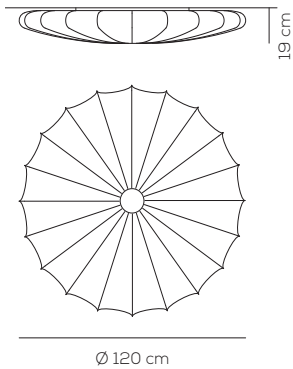

Typology: WALL, CEILING

Ratings

- E27
- Diffused light
- Surface installation over holes
- Supply voltage ~220-240V
- Switch mode: on-off
- Steel frame, painted

PL MUS 120

kg 7 m³ 0.31

Product code composition